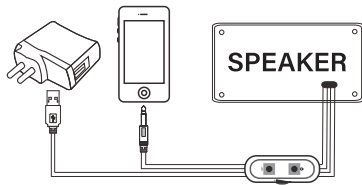

80.00 mm

80.00 mm

TEMPEST GAMING M10 SPEAKERS

INSTRUCTION MANUAL

1. Computer connection mode

Tip: Two lines need to be connected at the same time to use, insert the computer back board, the sound quality will be better

2. Phone, tablet, MP3/MP4 connection mode

Tip: You must use 5V charging cap over 600mA (Above 1000mA is better)

3. Operating keyboard instructions

Reminder

1. Speaker power supply is DC 5V, audio input is 3.5mm universal audio interface.
2. When the speakers are used and placed, should be placed in a cool and dry environment, not in humid places, not close to high temperature objects, when placed, please pay attention to anti fall.
3. This machine adopts DC 5V power supply, it is connected with USB thread head, and can not use too high or low voltage. This machine only supports 3.5mm universal audio interface as input, other audio input interface is not supported.
4. Please don't open the rear shell at will. If it needs repairing, please send it to our company or professional maintenance staff.