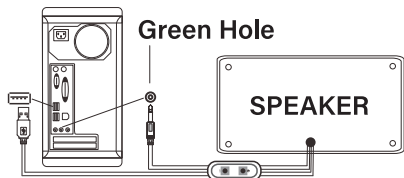

80.00 mm

80.00 mm

TEMPEST GAMING M10 SPEAKERS

INSTRUCTION MANUAL

1. Computer connection mode

Tip: Two lines need to be connected at the same time to use, insert the computer back board, the sound quality will be better

2. Phone, tablet, MP3/MP4 connection mode

Tip: You must use 5V charging cap over 600mA (Above 1000mA is better)

3. Operating keyboard instructions

Reminder

1. Speaker power supply is DC 5V, audio input is 3.5mm universal audio interface.
2. When the speakers are used and placed, should be placed in a cool and dry environment, not in humid places, not close to high temperature objects, when placed, please pay attention to anti fall.
3. This machine adopts DC 5V power supply, it is connected with USB thread head, and can not use too high or low voltage. This machine only supports 3.5mm universal audio interface as input, other audio input interface is not supported.
4. Please don't open the rear shell at will. If it needs repairing, please send it to our company or professional maintenance staff.