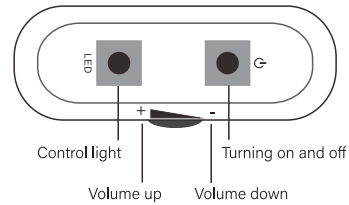

80.00 mm

80.00 mm

TEMPEST GAMING M10 SPEAKERS

INSTRUCTION MANUAL

1. Computer connection mode

Tip: Two lines need to be connected at the same time to use, insert the computer back board, the sound quality will be better

2. Phone, tablet, MP3/MP4 connection mode

Tip: You must use 5V charging cap over 600mA (Above 1000mA is better)

3. Operating keyboard instructions

Reminder

1. Speaker power supply is DC 5V, audio input is 3.5mm universal audio interface.
2. When the speakers are used and placed, should be placed in a cool and dry environment, not in humid places, not close to high temperature objects, when placed, please pay attention to anti fall.
3. This machine adopts DC 5V power supply, it is connected with USB thread head, and can not use too high or low voltage. This machine only supports 3.5mm universal audio interface as input, other audio input interface is not supported.
4. Please don't open the rear shell at will. If it needs repairing, please send it to our company or professional maintenance staff.

MORE INFORMATION AT www.tempestofficial.com

110.00 mm

110.00 mm

80.00 mm

80.00 mm