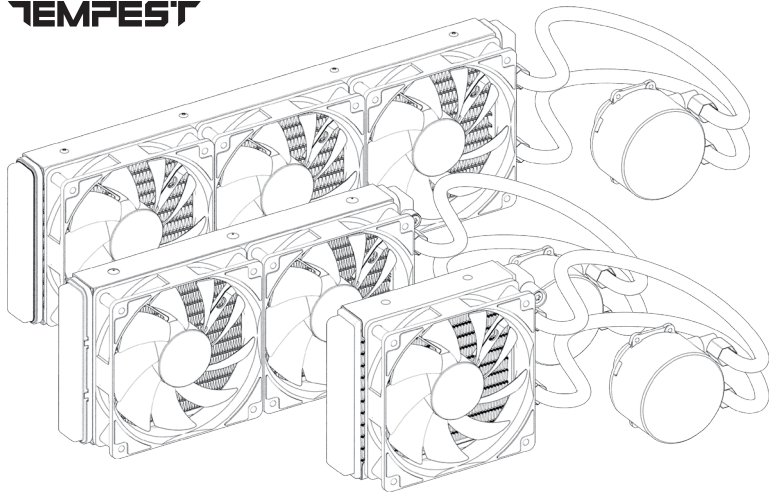

For model

TP-LCO-S120 | TP-LCO-S120W

TP-LCO-S240 | TP-LCO-S240W

TP-LCO-S360 | TP-LCO-S360W

TP-LCO-360 | TP-LCO-360W