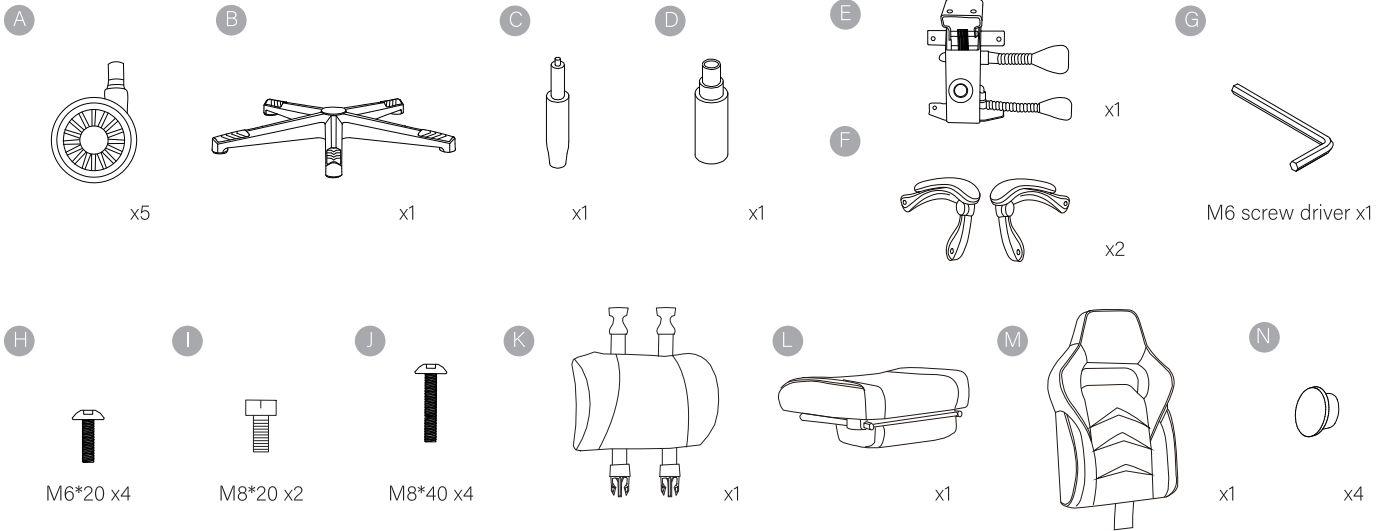

TEMPEST F36-2 GAMING CHAIR

ASSEMBLY INSTRUCTIONS

COMPONENTS