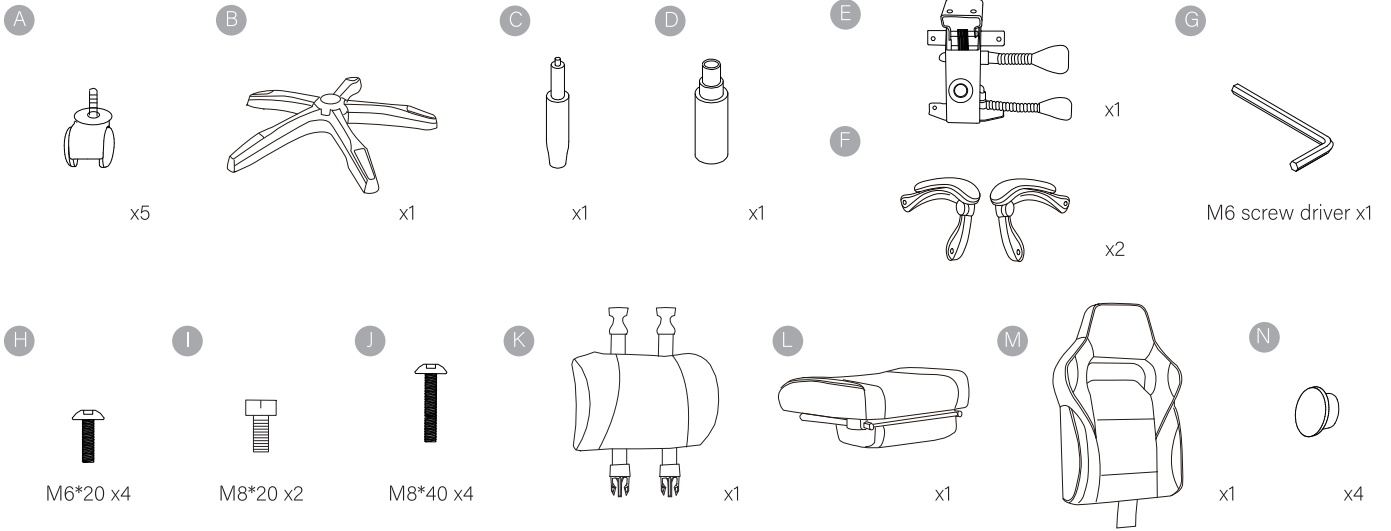

TEMPEST F36 GAMING CHAIR

ASSEMBLY INSTRUCTIONS

COMPONENTS

MOUNTING STEPS