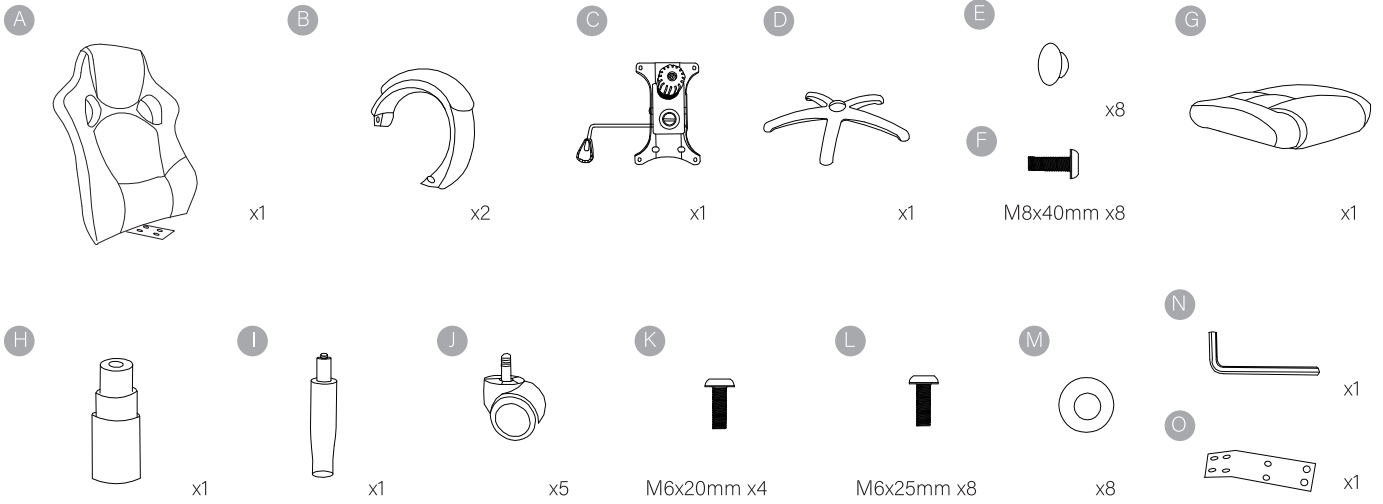

TEMPEST F12 GAMING CHAIR

ASSEMBLY INSTRUCTIONS

COMPONENTS

MOUNTING STEPS